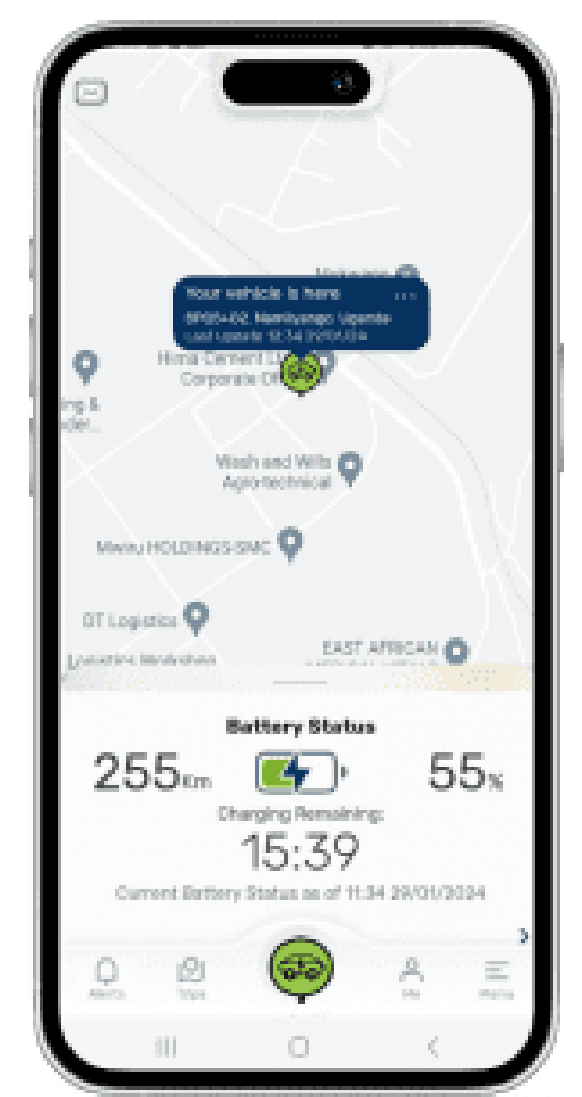

Accident Detection and Analysis

Ituran's Accident Sensor, integrated into the StarLink Tracker, ensures safety in remote areas by automatically alerting predefined contacts via SMS or email in the event of an accident.

By providing real-time monitoring and alerts, this solution ensures fleet safety around the clock, including during challenging nighttime driving hours, offering peace of mind to fleet managers and drivers alike. These benefits are also comforting for young drivers and their parents, knowing they have reliable support and protection during nighttime journeys.

In supported countries, [Ituran's 24/7 driver assistance](#) is also particularly crucial for nighttime driving, offering reassurance and reliable support during unexpected events or emergencies.

Integrated Systems

Ituran's nighttime protection can be enhanced through seamless integration with the following third-party solutions:

1. Advanced Driver Assistance Systems

[Ituran's ADAS integration](#) offers real-time accident prevention and post-threat data analysis. By transforming pre-accident data into actionable insights, fleet managers and private car drivers can optimize vehicle usage, improve driver behavior, and reduce accident risks. Real-time tracking via Ituran's cloud platform ensures continuous monitoring, enhancing overall safety and fleet management efficiency. This proves especially vital for nighttime driving, where visibility challenges and increased fatigue heighten accident risks.