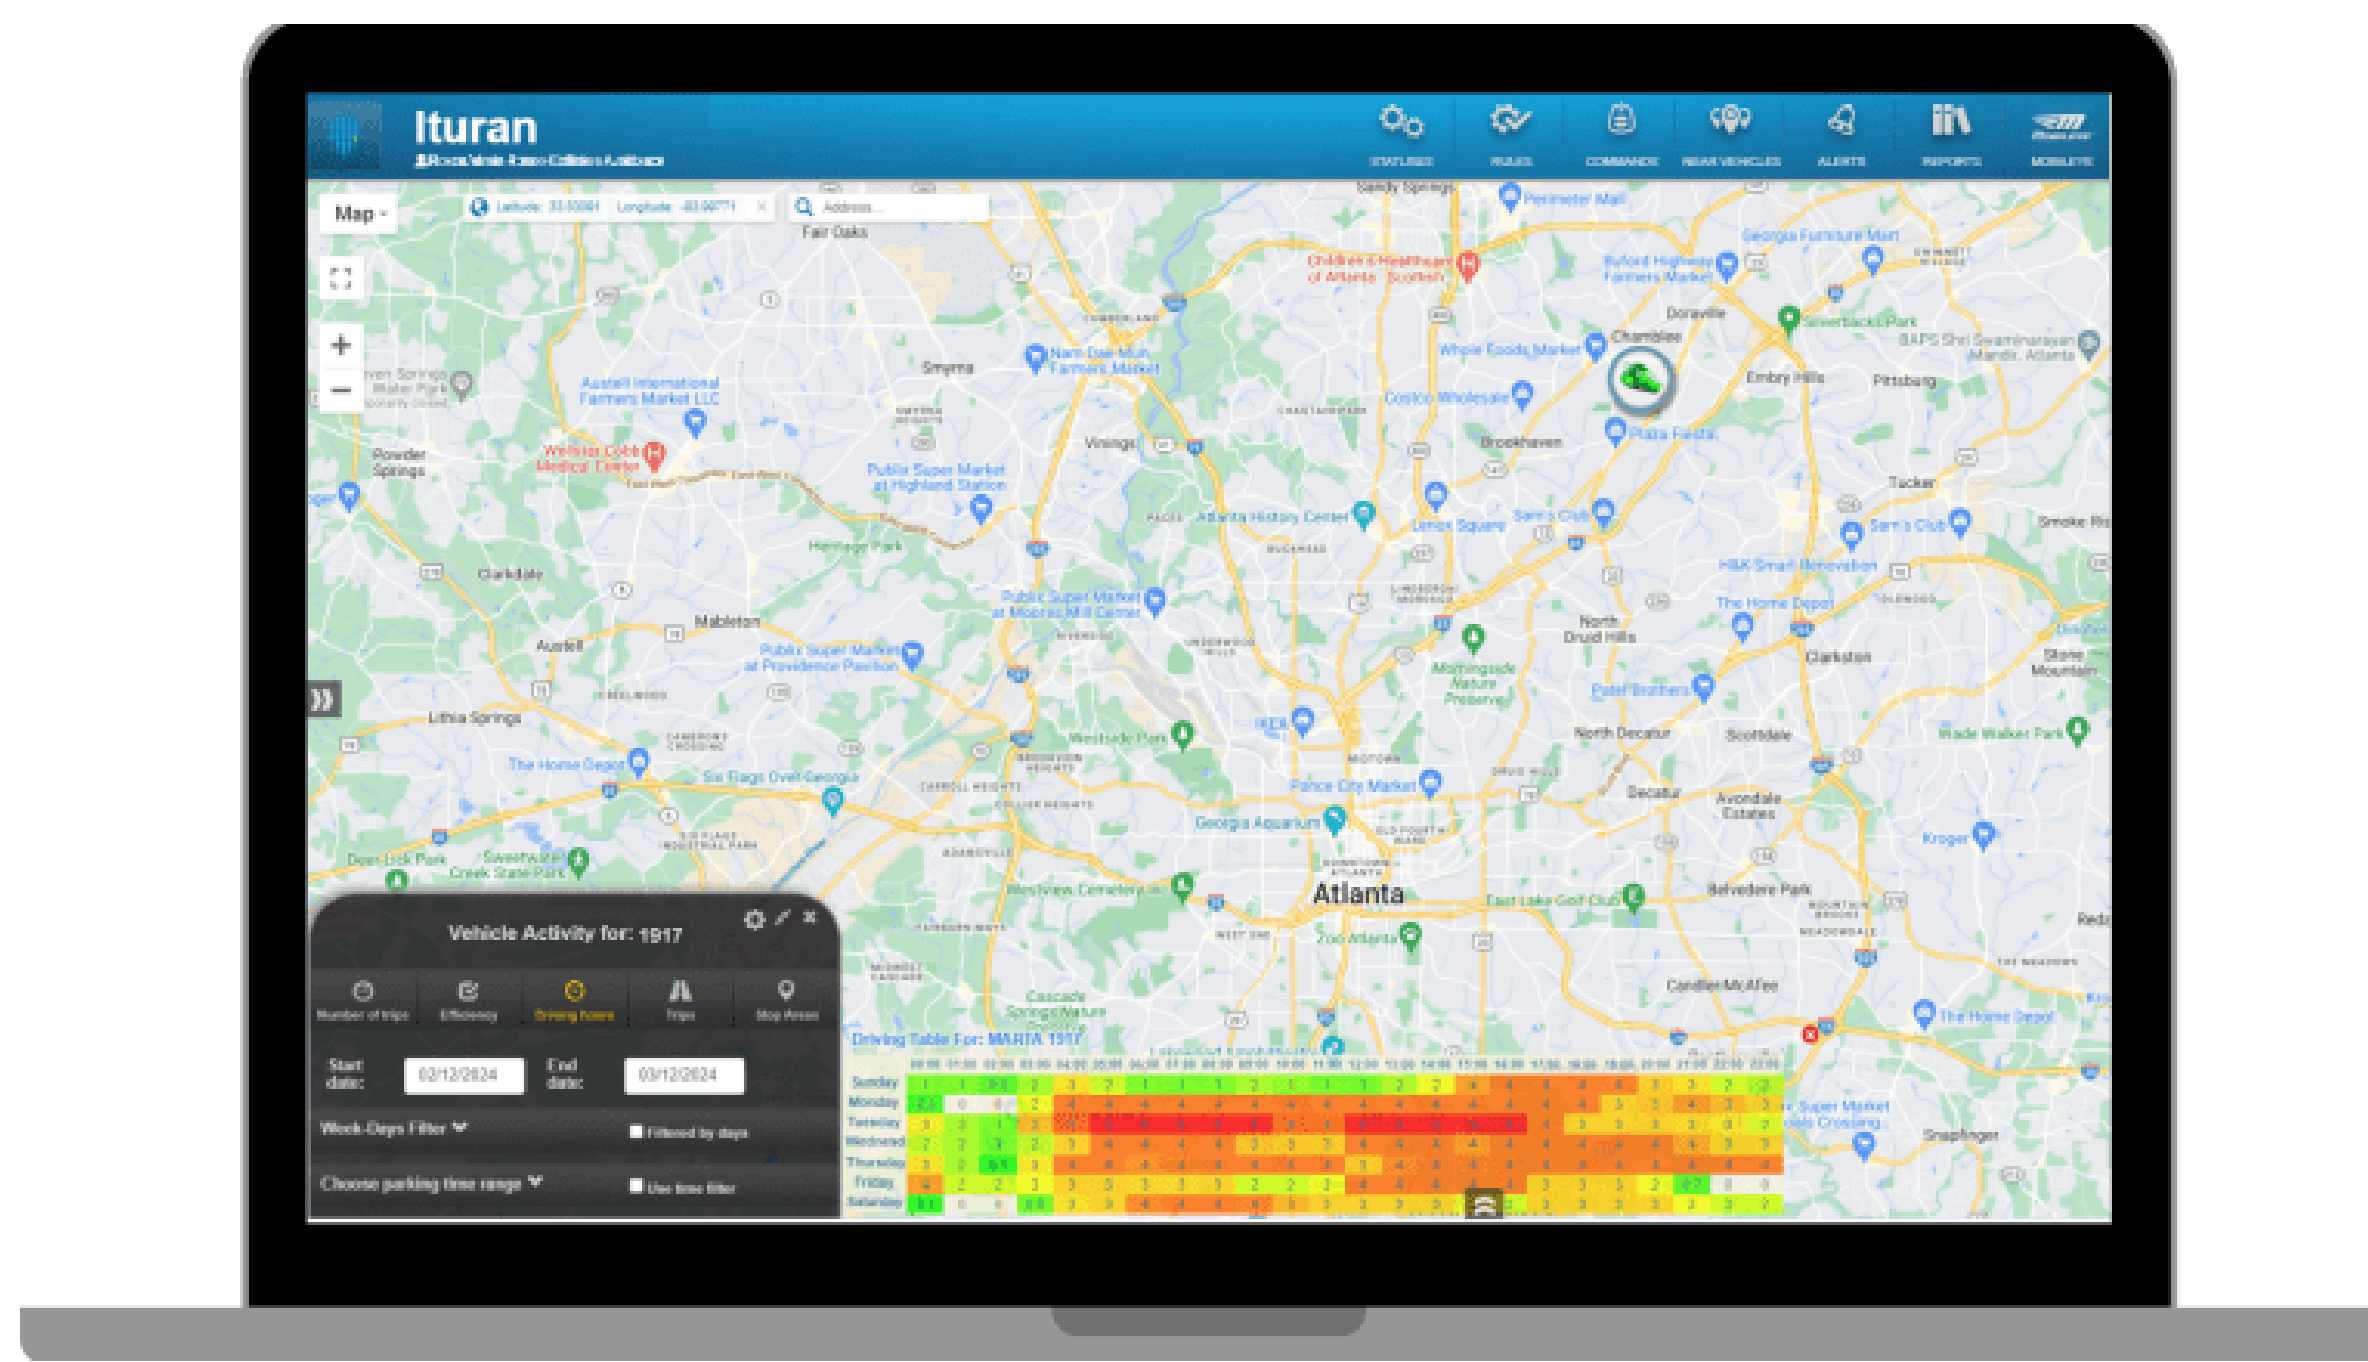

- **Fatigue and drowsiness:**

Driving at night can contribute to driver fatigue and drowsiness, affecting reaction times and decision-making.

- **Reduced visibility:**

Limited visibility in darkness presents challenges in spotting obstacles, pedestrians, and road signs, increasing the likelihood of missing turns or crucial information while driving.

- **Glare from headlights:**

Oncoming headlights and bright lights from vehicles behind can cause glare, temporarily impairing the driver's vision.

Ituran's telematics solutions offer a clear advantage for nighttime driving, significantly reducing risks for both fleet managers and drivers. With tailored AI-powered features, Ituran ensures heightened driver safety and fleet efficiency, day or night, catering to a diverse range of needs and circumstances. This assurance is particularly valuable for private drivers, especially young and inexperienced ones, and their families who prioritize road safety and seek added confidence and peace of mind during nighttime travels.

Tracking and Monitoring Solutions

Ituran's solutions rely on a powerful tracking device - Ituran's [StarLink Tracker](#), that offers real-time tracking and comprehensive reporting on vehicle location and status while improving driver safety, cutting operational costs (fuel, wear, and tear, and maintenance), and protecting from irregular usage. This system can also include driver identification before ignition (KeyPad, Dallas key, or card reader), converting valuable vehicle and driver performance insights into practical, actionable data.

Accident Detection and Analysis

Ituran's Accident Sensor, integrated into the StarLink Tracker, ensures safety in remote areas by automatically alerting predefined contacts via SMS or email in the event of an accident.